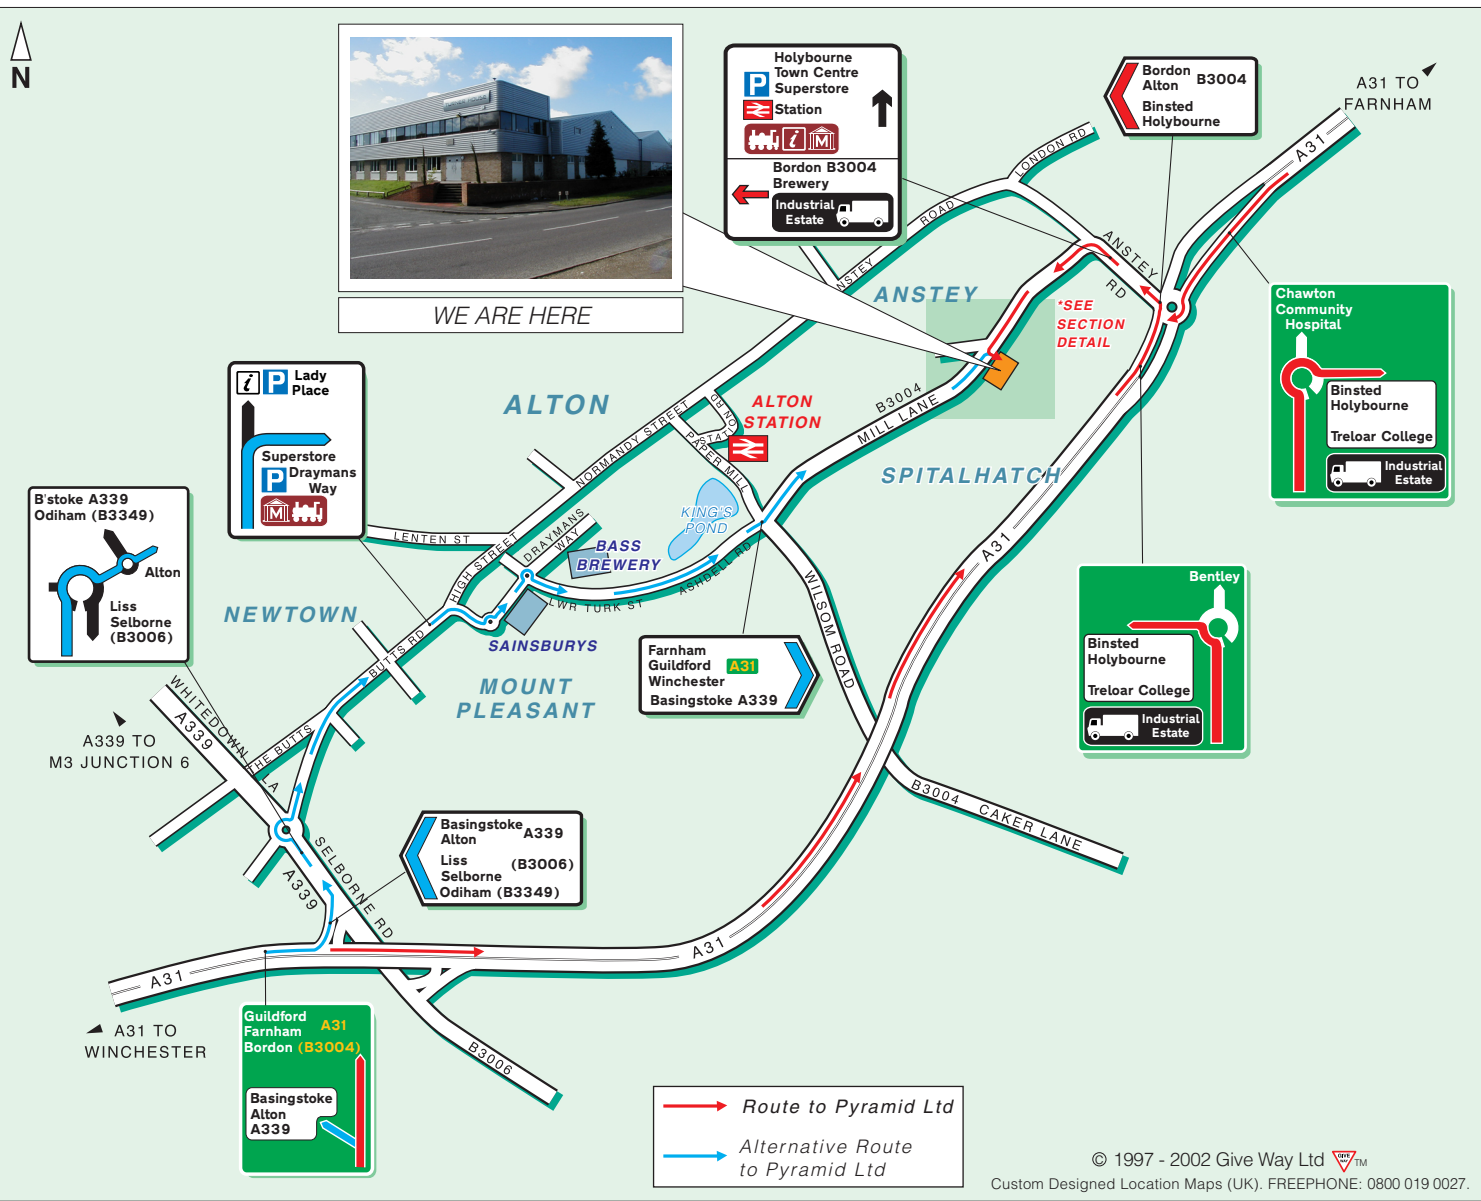

**Turner House**  
**9 - 10 Mill Lane,**  
**Alton, Hants GU34 2QG**

**Tel: +44 (0)1420 593300 Fax: +44 (0)1420 593311**

## Public Transport

By Rail, Alton Station.  
 Approximately 10 minutes walk.

By Air, Heathrow Airport.  
 Approximately 1 hours drive.  
 Southampton Airport.  
 Approximately 45 minutes drive.

© 1997 - 2002 Give Way Ltd   
 Custom Designed Location Maps (UK). FREEPHONE: 0800 019 0027.